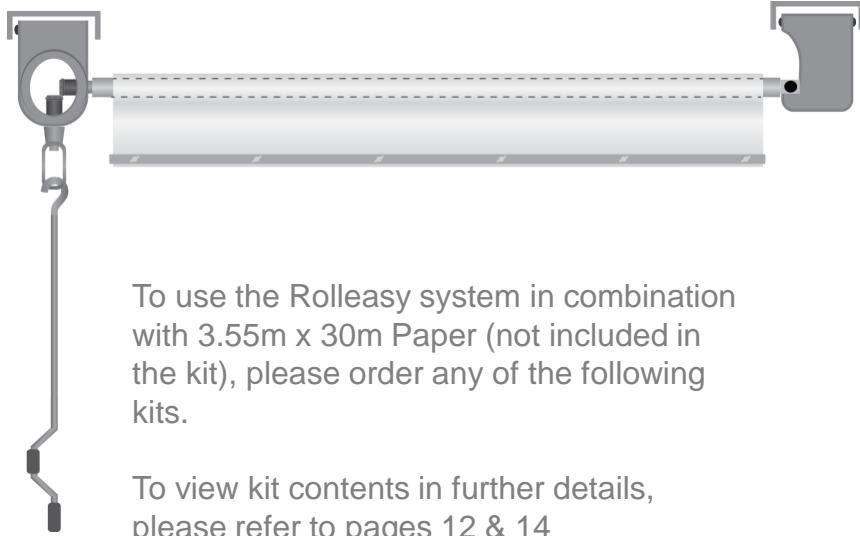

Colorama Rolleasy: 3.55m x 30m Paper

To use the Rolleasy system in combination with 3.55m x 30m Paper (not included in the kit), please order any of the following kits.

To view kit contents in further details, please refer to pages 12 & 14

Please refer to the Colorama paper swatch/website for the paper available for the Rolleasy system

Fixing Type	No. of rollers you want to attach to the system	Product Code	Kit Contents
Ceiling	1	LL 1R12CMP	Ceiling Brackets, Manual Supplementary Unit, Extension Rod, Crank Handle, Paper Weight & Cutting Edge, Full Length Roller 3.55m
Ceiling	2	LL 2R12CMP	Ceiling Brackets, 2 x Manual Supplementary Unit, Extension Rod, Crank Handle, 2 x Paper Weight & Cutting Edge, 2 x Full Length Roller 3.55m
Ceiling	3	LL 3R12CMP	Ceiling Brackets, 3 x Manual Supplementary Unit, Extension Rod, Crank Handle, 3x Paper Weight & Cutting Edge, 3 x Full Length Roller 3.55m
Wall	1	LL 1R12WMP	Wall Brackets, Manual Supplementary Unit, Extension Rod, Crank Handle, Paper Weight & Cutting Edge, Full Length Roller 3.55m
Wall	2	LL 2R12WMP	Wall Brackets, 2 x Manual Supplementary Unit, Extension Rod, Crank Handle, 2 x Paper Weight & Cutting Edge, 2 x Full Length Roller 3.55m
Wall	3	LL 3R12WMP	Wall Brackets, 3 x Manual Supplementary Unit, Extension Rod, Crank Handle, 3 x Paper Weight & Cutting Edge, 3 x Full Length Roller 3.55m

Please note: The system is also expandable as supplementary units can be installed at any time to increase the number of rollers, for further information please refer to page 8