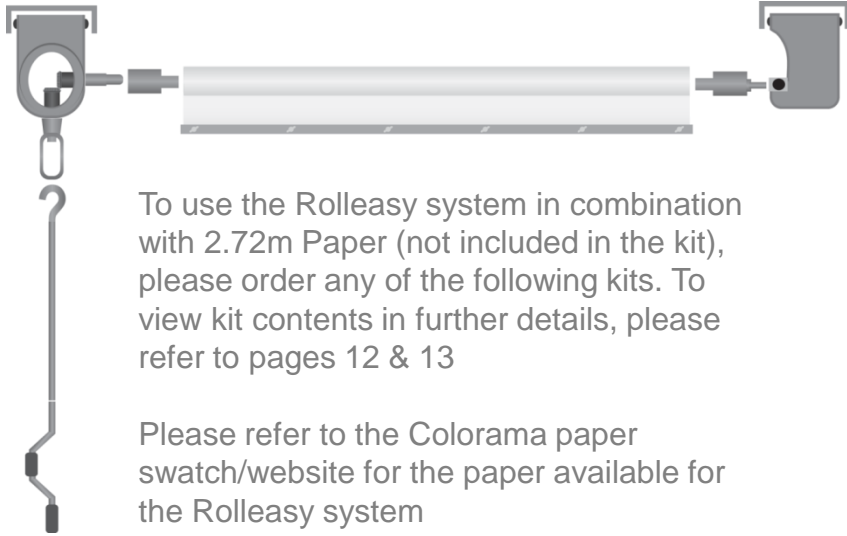

Colorama Rolleasy: 2.72m Paper Kits

To use the Rolleasy system in combination with 2.72m Paper (not included in the kit), please order any of the following kits. To view kit contents in further details, please refer to pages 12 & 13

Please refer to the Colorama paper swatch/website for the paper available for the Rolleasy system

Fixing Type	No. of rollers you want to attach to the system	Product Code	Kit Contents
Ceiling	1	LL 1R9CMP	Ceiling Brackets, Manual Supplementary Unit, Extension Rod, Crank Handle, Paper Weight & Cutting Edge, Pair of Stub Rollers
Ceiling	2	LL 2R9CMP	Ceiling Brackets, 2 x Manual Supplementary Unit, Extension Rod, Crank Handle, 2 x Paper Weight & Cutting Edge, 2 pairs of Stub Rollers
Ceiling	3	LL 3R9CMP	Ceiling Brackets, 3 x Manual Supplementary Unit, Extension Rod, Crank Handle, 3 x Paper Weight & Cutting Edge, 3 pairs of Stub Rollers
Wall	1	LL 1R9WMP	Wall Brackets, Manual Supplementary Unit, Extension Rod, Crank Handle, Paper Weight & Cutting Edge, Pair of Stub Rollers
Wall	2	LL 2R9WMP	Wall Brackets, 2 x Manual Supplementary Unit, Extension Rod, Crank Handle, 2 x Paper Weight & Cutting Edge, 2 pairs of Stub Rollers
Wall	3	LL 3R9WMP	Wall Brackets, 3 x Manual Supplementary Unit, Extension Rod, Crank Handle, 3 x Paper Weight & Cutting Edge, 3 pairs of Stub Rollers

Please note: The system is also expandable as supplementary units can be installed at any time to increase the number of rollers, for further information please refer to page 8