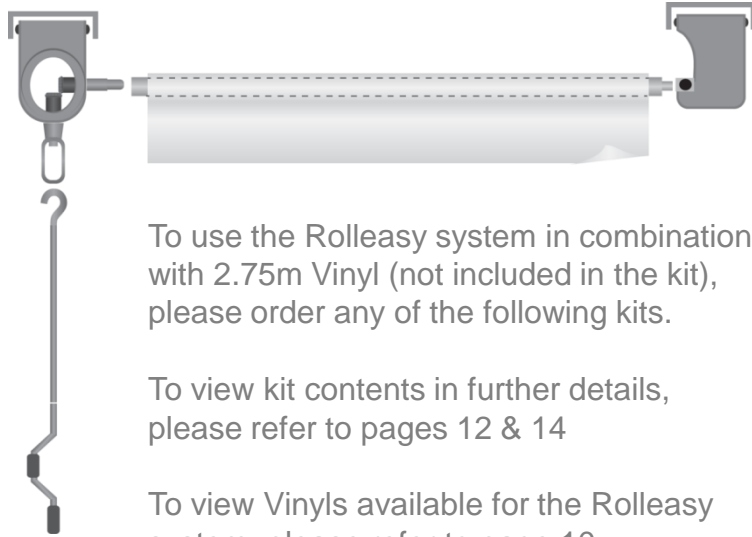

Colorama Rolleasy: 2.75m Vinyl

To use the Rolleasy system in combination with 2.75m Vinyl (not included in the kit), please order any of the following kits.

To view kit contents in further details, please refer to pages 12 & 14

To view Vinyls available for the Rolleasy system, please refer to page 10

Fixing Type	No. of rollers you want to attach to the system	Product Code	Kit Contents
Ceiling	1	LL 1R9CMV	Ceiling Brackets, Manual Supplementary Unit, Extension Rod, Crank Handle
Ceiling	2	LL 2R9CMV	Ceiling Brackets, 2 x Manual Supplementary Unit, Extension Rod, Crank Handle
Ceiling	3	LL 3R9CMV	Ceiling Brackets, 3 x Manual Supplementary Unit, Extension Rod, Crank Handle
Wall	1	LL 1R9WMV	Wall Brackets, Manual Supplementary Unit, Extension Rod, Crank Handle
Wall	2	LL 2R9WMV	Wall Brackets, 2 x Manual Supplementary Unit, Extension Rod, Crank Handle
Wall	3	LL 3R9WMV	Wall Brackets, 3 x Manual Supplementary Unit, Extension Rod, Crank Handle

Please note: The system is also expandable as supplementary units can be installed at any time to increase the number of rollers, for further information please refer to page 8