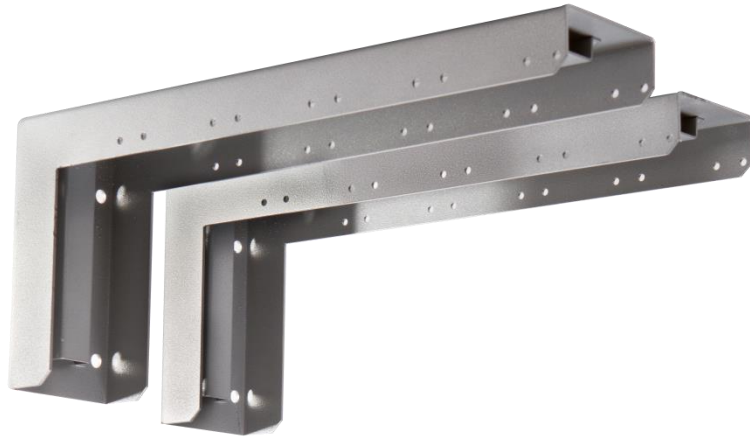

The Vitec Group plc Colorama Rolleasy

Colorama Rolleasy

The Colorama Rolleasy is an exceptionally robust, professional studio background support system which can be **wall or ceiling mounted**.

- > Can be configured to support 2.75m or 3.55m wide rolls
- > The ONLY system on the market to support the weight of 3.55m x 30m Paper Rolls and 3.50m x 12m Vinyl Rolls
- > NO CHAINS, NO SWINGING PARTS, NO OBSTRUCTIONS IN THE SHOOTING AREA
The Rolleasy system uses a detachable crank to smoothly raise and lower each background which is then automatically locked in position
- > The system is available as complete kits or as separate components to create a customised system.
- > The Rolleasy system allows you to use multiple Paper and/or Vinyl backgrounds at the same time. For example, the picture on the right demonstrates use of white and grey backgrounds.

Manual Supplementary Unit

Pair of Stub Rollers

Full Length Roller

Colorama Rolleasy Mountings Options

When ordering further rolls for your system, please take into account the payload for each type of mounting

Wall Mounted

Wall brackets hold up to:

- > Three 3.55m (11'7") rolls or
- > Five 2.75m (9') rolls

Ceiling Mounted

Ceiling brackets hold up to:

- > Four 3.55m (11'7") rolls or
- > Seven 2.75m (9') rolls

Colorama Rolleasy: Accessories