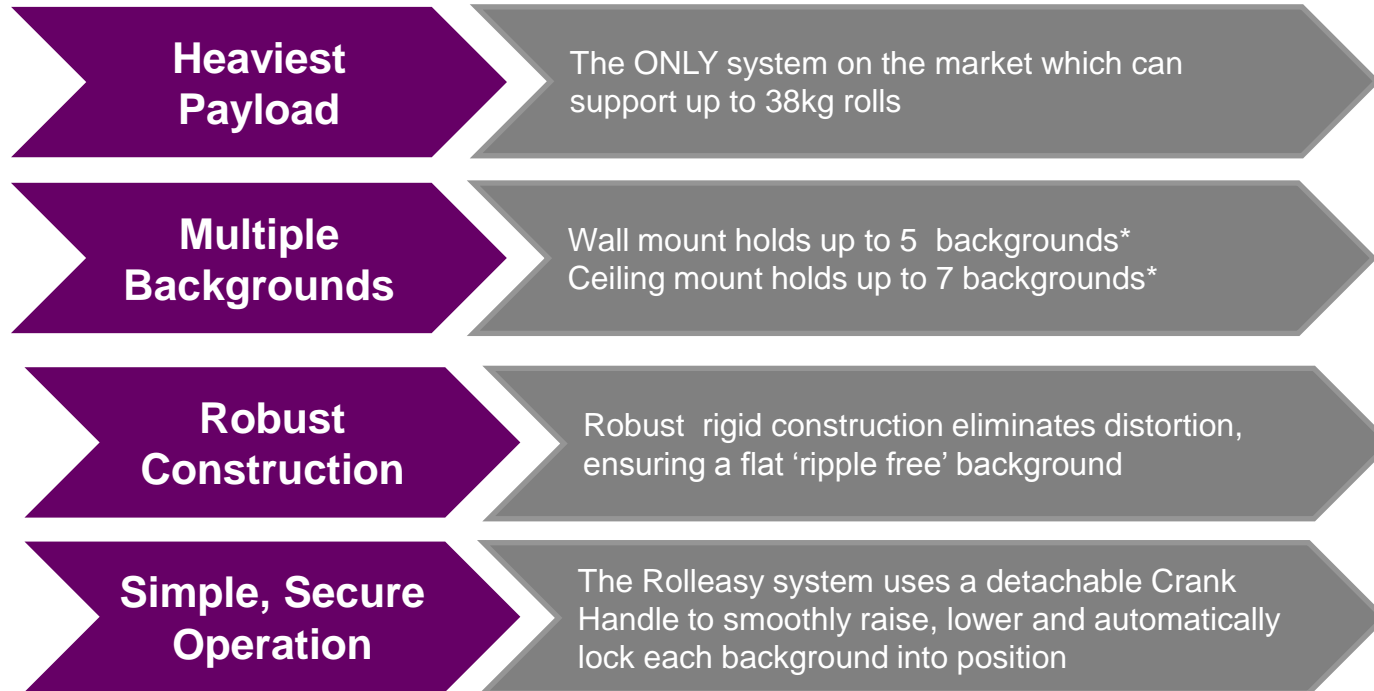

Colorama Rolleasy: Features & Benefits

*See page 8 for further details