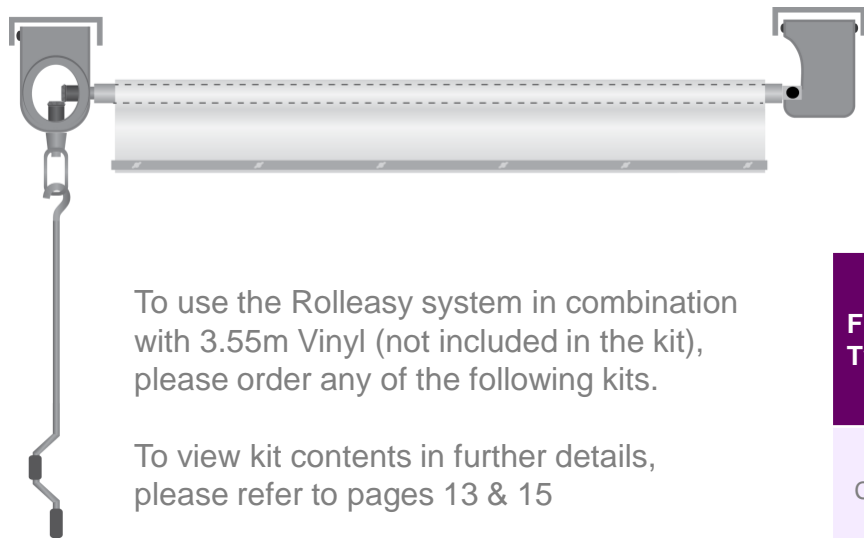

Colorama Rolleasy: 3.50m Vinyl

To use the Rolleasy system in combination with 3.55m Vinyl (not included in the kit), please order any of the following kits.

To view kit contents in further details, please refer to pages 13 & 15

To view Vinyls available for the Rolleasy system, please refer to page 10

Fixing Type	No. of rollers you want to attach to the system	Product Code	Kit Contents
Ceiling	1	LL 1R12CMV	Ceiling Brackets, Manual Supplementary Unit, Extension Rod, Crank Handle
Wall	1	LL 1R12WMV	Wall Brackets, Manual Supplementary Unit, Extension Rod, Crank Handle

Please note: The system is also expandable as supplementary units can be installed at any time to increase the number of rollers, for further information please refer to page 8