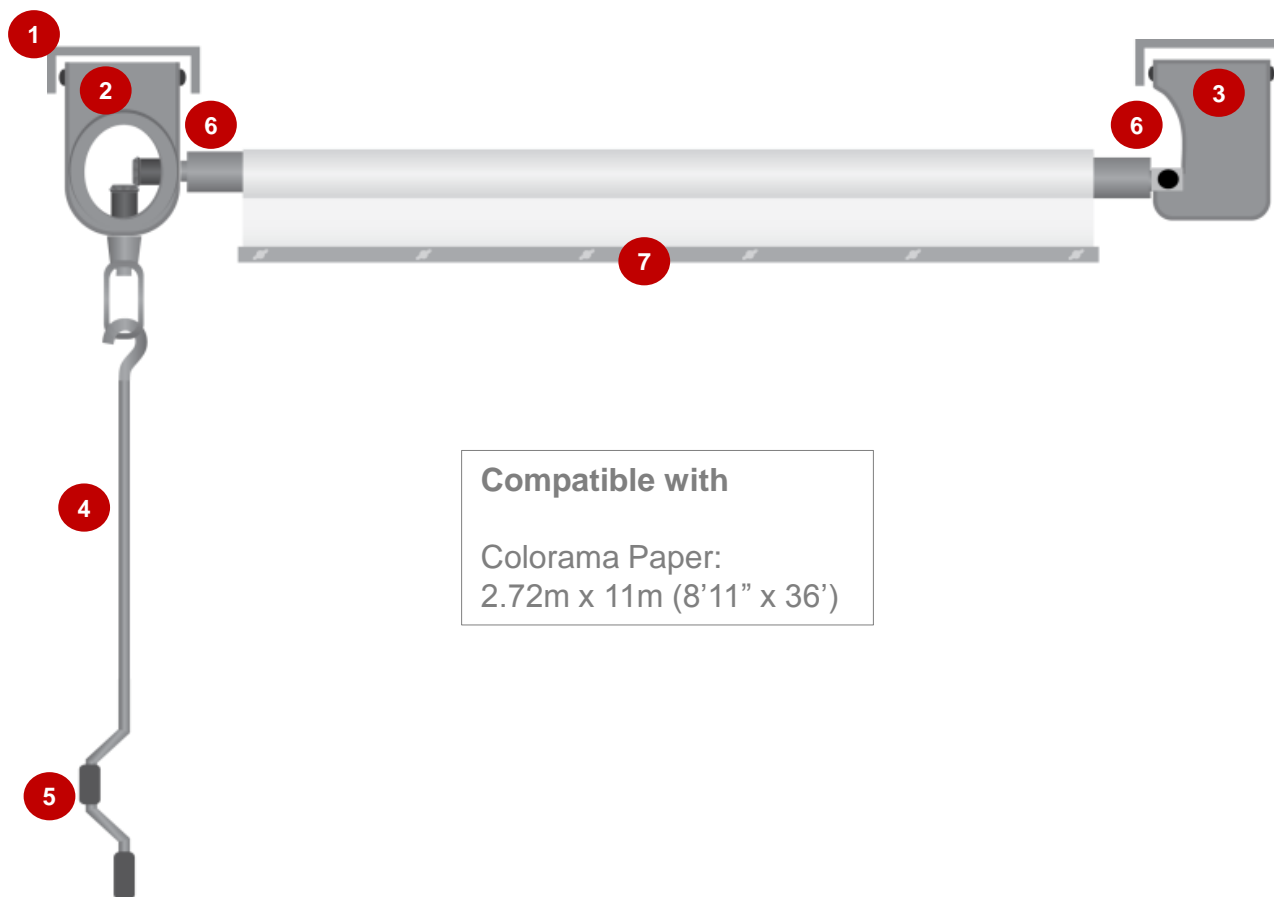

Configuration for 2.72m Paper Rolls

Compatible with

Colorama Paper:
2.72m x 11m (8'11" x 36')